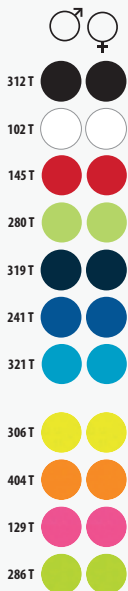

ESSENTIAL E TEAR AWAY

SOL'S SPORTY LSL
Women 02072

SOL'S SPORTY LSL
Men 02071

Mesh 140 - 100% polyester
effet respirant

♀ 8 couleurs

	XS	S	M	L	XL	XXL
A/B	60/41	62/44	64/47	66/50	68/53	70/56

11 KG
55 X 36 X 26 CM

5 50

♂ 8 couleurs

	S	M	L	XL	XXL	3XL
A/B	70/49	72/52	74/55	76/58	77/61	78/64

11 KG
55 X 36 X 26 CM

5 50