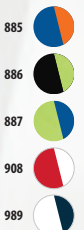

SOL'S TRIBECA

SOL'S TRIBECA 01204

Canvas 235 - 100% coton

Dimensions - 45 x 25 cm -
5 couleurs

SOL'S LENOX

SOL'S DISTRICT

SOL'S HAMILTON

SOL'S DISTRICT 01671