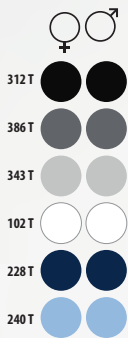

SOL'S BLAKE
Women 01427

FITTED
cut

SOL'S BLAKE
Men 01426

SLIM
fit

Popeline stretch
97% coton - 3% élasthanne -
120 g/m²

6 couleurs

XS	S	M	L	XL	XXL
67/41	68/44	69/47	70/50	71,5/53	73/56

5,6 KG
55 X 36 X 17 CM

6 couleurs

S	M	L	XL	XXL	3XL	4XL
76,5/50	77,5/52	78,5/54	79,5/56	81/59	82,5/62	84/65

S	M	L	XL	XXL	3XL	4XL
37-38	39-40	41-42	43-44	45-46	47-48	49-50

7,3 KG
57 X 37 X 30 CM

DENIM LÉGER

SOL'S BARRY
Women 02101

FITTED
cut

SOL'S BARRY
Men 02100

REGULAR
fit

Denim - 100% coton - 5 oz

1 couleur

XS	S	M	L	XL	XXL
67/44	68/46	69/48	70/50	71/54	72/58

7,1 KG
55 X 36 X 17 CM

1 couleur

S	M	L	XL	XXL	3XL
77,5/53,5	78/55,5	78,5/57,5	79/59,5	79,5/61,5	80/63,5

S	M	L	XL	XXL	3XL
37-38	39-40	41-42	43-44	45-46	47-48

7,3 KG
57 X 37 X 30 CM