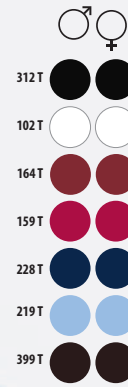

	S	M	L	XL	XXL	3XL
A/B	77,5/52	78/54	78,5/56	79/58	79,5/60	80/62

	S	M	L	XL	XXL	3XL
cm	37-38	39-40	41-42	43-44	45-46	47-48

	6,7 KG
1	55 X 36 X 17 CM

POPELINE STRETCH

SOL'S EDEN 17015

Popeline stretch
97% coton - 3% élasthanne -
140 g/m²