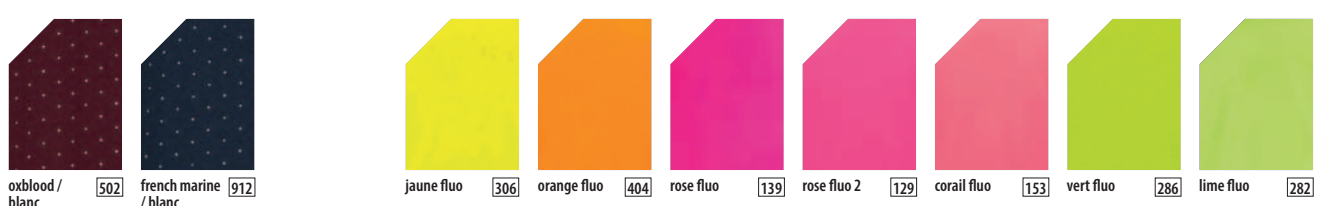

chiné

motif & fluo

NEOBLU