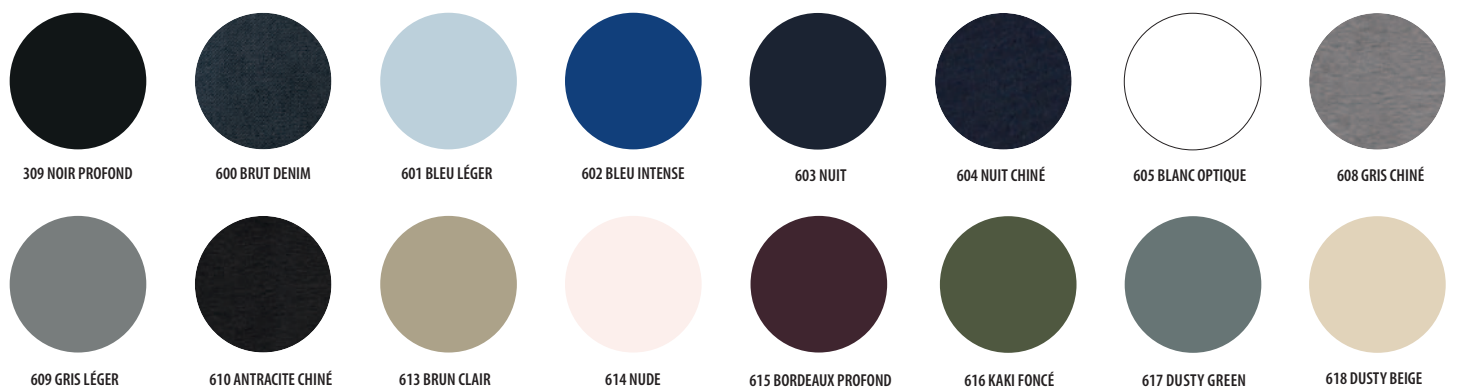

chiné

motif & fluo

NEOBLU