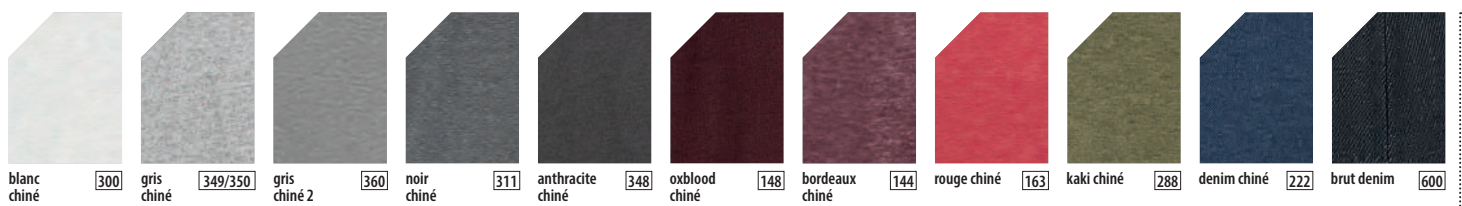

chiné

motif & fluo

NEOBLU